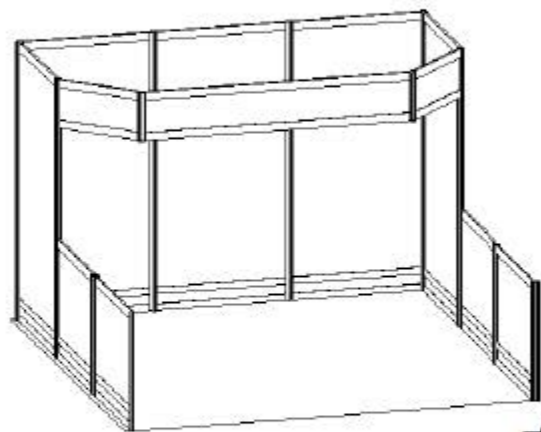

# Show Special

→ Spend Less

→ Sell More

→ Look Great

**\$879.00**

PACKAGE A: 10'x10' BOOTH

- Header Sign - 12"x78"
- Infill Panels
- Colour Coordinated 10'x10' Carpet
- Price after Deadline Date: **\$1,318.50**

**\$1,318.00**

PACKAGE B: 10'x20' BOOTH

- 2 Header Signs - 12"x78" each
- Infill Panels
- Colour Coordinated 10'x20' Carpet
- Price after Deadline Date: **\$1,977.00**