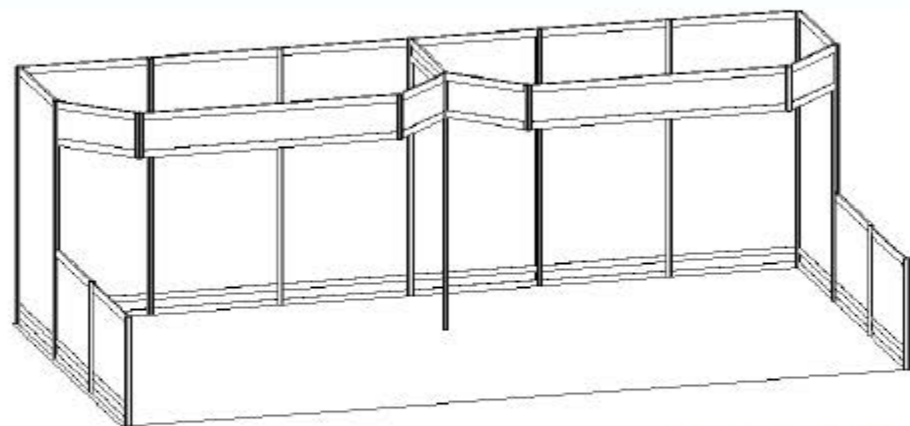

# Show Special

→ Spend Less

→ Sell More

→ Look Great

**\$879.00**

PACKAGE A: 10'x10' BOOTH

- Header Sign - 12"x78"
- Infill Panels
- Colour Coordinated 10'x10' Carpet
- Price after Deadline Date: **\$1,318.50**

**\$1,318.00**

PACKAGE B: 10'x20' BOOTH

- 2 Header Signs - 12"x78" each
- Infill Panels
- Colour Coordinated 10'x20' Carpet
- Price after Deadline Date: **\$1,977.00**